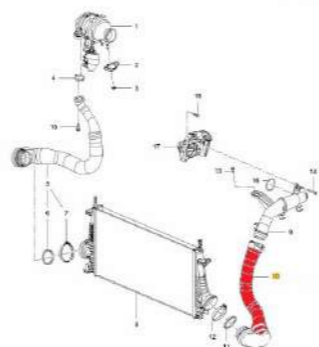

Power Steering Hose
Part No: 558-0002
Application: Vauxhall Insignia

Front Wiper Motor & Linkage
Part No: 800-0009
Application: Corsa D, Corsa E

Gear Linkage
Part No: 414-0012
Application: Vauxhall Vivaro

Glow Plug Control Unit
Part No: 423-0103
Application: Vauxhall Vivaro

Air Charger Hose
Part No: 449-0006
Application: Vauxhall Insignia MK1 - 2.0 CDTI

Wiper Linkage
Part No: 800-0077
Application: Vauxhall Antara 06 > 17