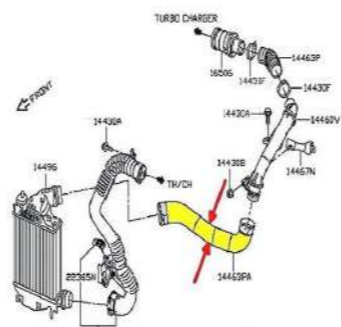

Air Charger Hose

Part No: 449-0010

Application: Nissan Qashqai II 14 >, Renault Kadjar 15 >