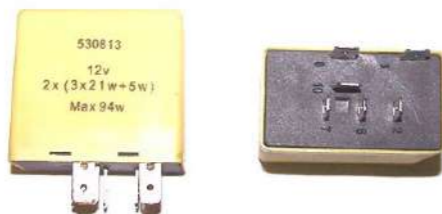

VAUXHALL

DON'T DIAL THE DEALER

Try us first! You'll be amazed at what we stock.

Expansion Tank
Part No: 349-0020
Application: Vauxhall Mokka

Flasher Unit / Relay
Part No: 364-0001
Application: Vauxhall Astra G, H, Corsa C, Tigra