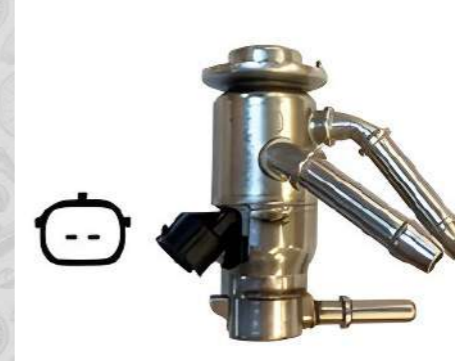

PEF Reservoir Pump Repair Kit Inc 3ltr Fluid and Fill Kit
Part No: 398-0009
Application: Ford C-Max, Focus

Air Charger Hose
Part No: 449-0008
Application: Ford Fiesta MK6 1.6 TDCI

Bonnet Release Catch
Part No: 140-0005
Application: Ford Fiesta MK7 08 > 18

Engine Mounting
Part No: 175-0056
Application: Ford Transit MK8 2.2 2014 > 2017, Transit Custom 2.2 2012 >

Rear Bump Stop
Part No: 175-0059
Application: Ford Transit MK8

Ignition Switch
Part No: 474-0002
Application: Ford Mondeo MK3, MK4, Focus MK1, MK3, Transit MK6, MK7

AdBlue Injector
Part No: 484-0004
Application: Transit Custom 2016 >

Separator Assy
Part No: 624-0003
Application: Ford Transit Custom Ecoblue 16 >, Tourneo 15 >

Clutch Master Cylinder
Part No: 217-0004
Application: Ford Transit MK8