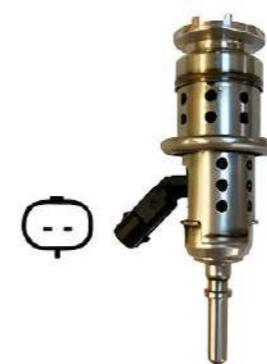

Nox Sensor
Part No: A1062682R
Application: Fiat Talento

AdBlue Injector
Part No: 484-0005
Application: Fiat 500X, Jeep Renegade, Compass 1.6 CDR

MERCEDES

DON'T DIAL THE DEALER

Try us first! You'll be amazed at what we stock.