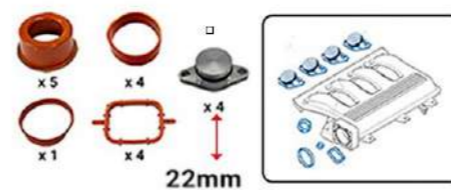

Swirl Flap
Part No: 681-0001
Application: BMW E46, 318D & 320D